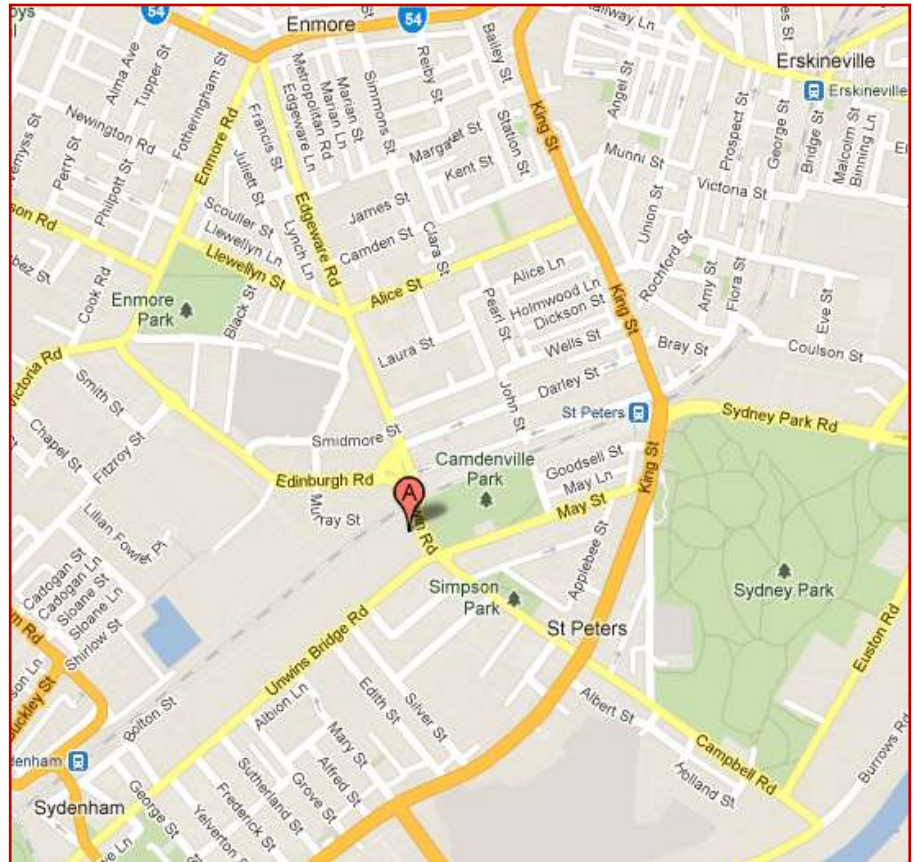

YOU HAVE BEEN INVITED TO A FLYING TRAPEZE BIRTHDAY PARTY

WITH YOUR FRIEND

DATE	WHERE	TIME
	Sydney Trapeze School Building 2K, 1-7 Unwins Bridge Rd, St Peters, NSW 2044 (02) 9557 9668 info@sydneytrapezeschool.com www.sydneytrapezeschool.com	

THINGS TO KNOW

TIME: Arrive **15 – 20 mins early**, class starts at scheduled time.

CLOTHING: Girls, ¾ or full length tights / leggings and a T-shirt. Boys, light weight tracksuit pants and a T-shirt.

DRIVING NOTES: Don't use King St Newtown, it is always very busy, use Mitchell Rd, Edgeware Rd, Unwins Bridge Rd or Princess Hwy.

LOCATION: Visit www.sydneytrapezeschool.com and look at the "Contact Us" page.

Driving into 1-7 Unwins Bridge Rd, St Peters

1. Drive in the entrance on Unwins Bridge Rd
2. Don't park near the Climbing Gym
3. Drive straight ahead till the end, turn right
4. Drive straight ahead till the end and park
5. Walk around the corner to Building 2K